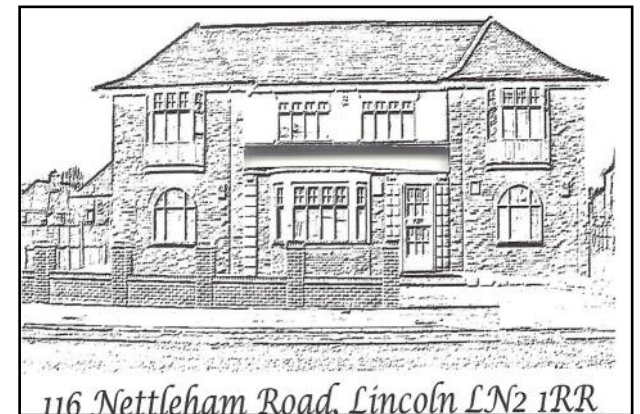

The Nightingale Rooms
at
The Lincoln Masonic Centre

Tel : 01522 824712
e-mail : lettings@lincolnmasoniccentre.co.uk