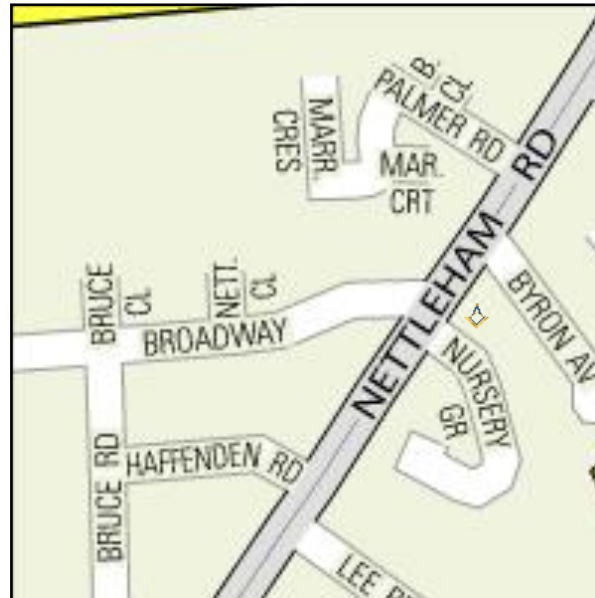

The Nightingale Rooms  
at  
The Lincoln Masonic Centre

The newly refurbished Nightingale Rooms are rapidly becoming a very popular venue for weddings, parties, seminars, conferences and lectures and the on-site parking for up to 25 cars means that there is never a problem parking

**How to find us:-**

Conveniently located in the Uphill area of Lincoln, The Lincoln Masonic Centre is located on Nettleham Road, between Byron Avenue and Nursery Grove. The historic Cathedral Quarter and Lincoln Castle, are both within walking distance, and the A46 Lincoln by-pass is just a few minutes drive away.